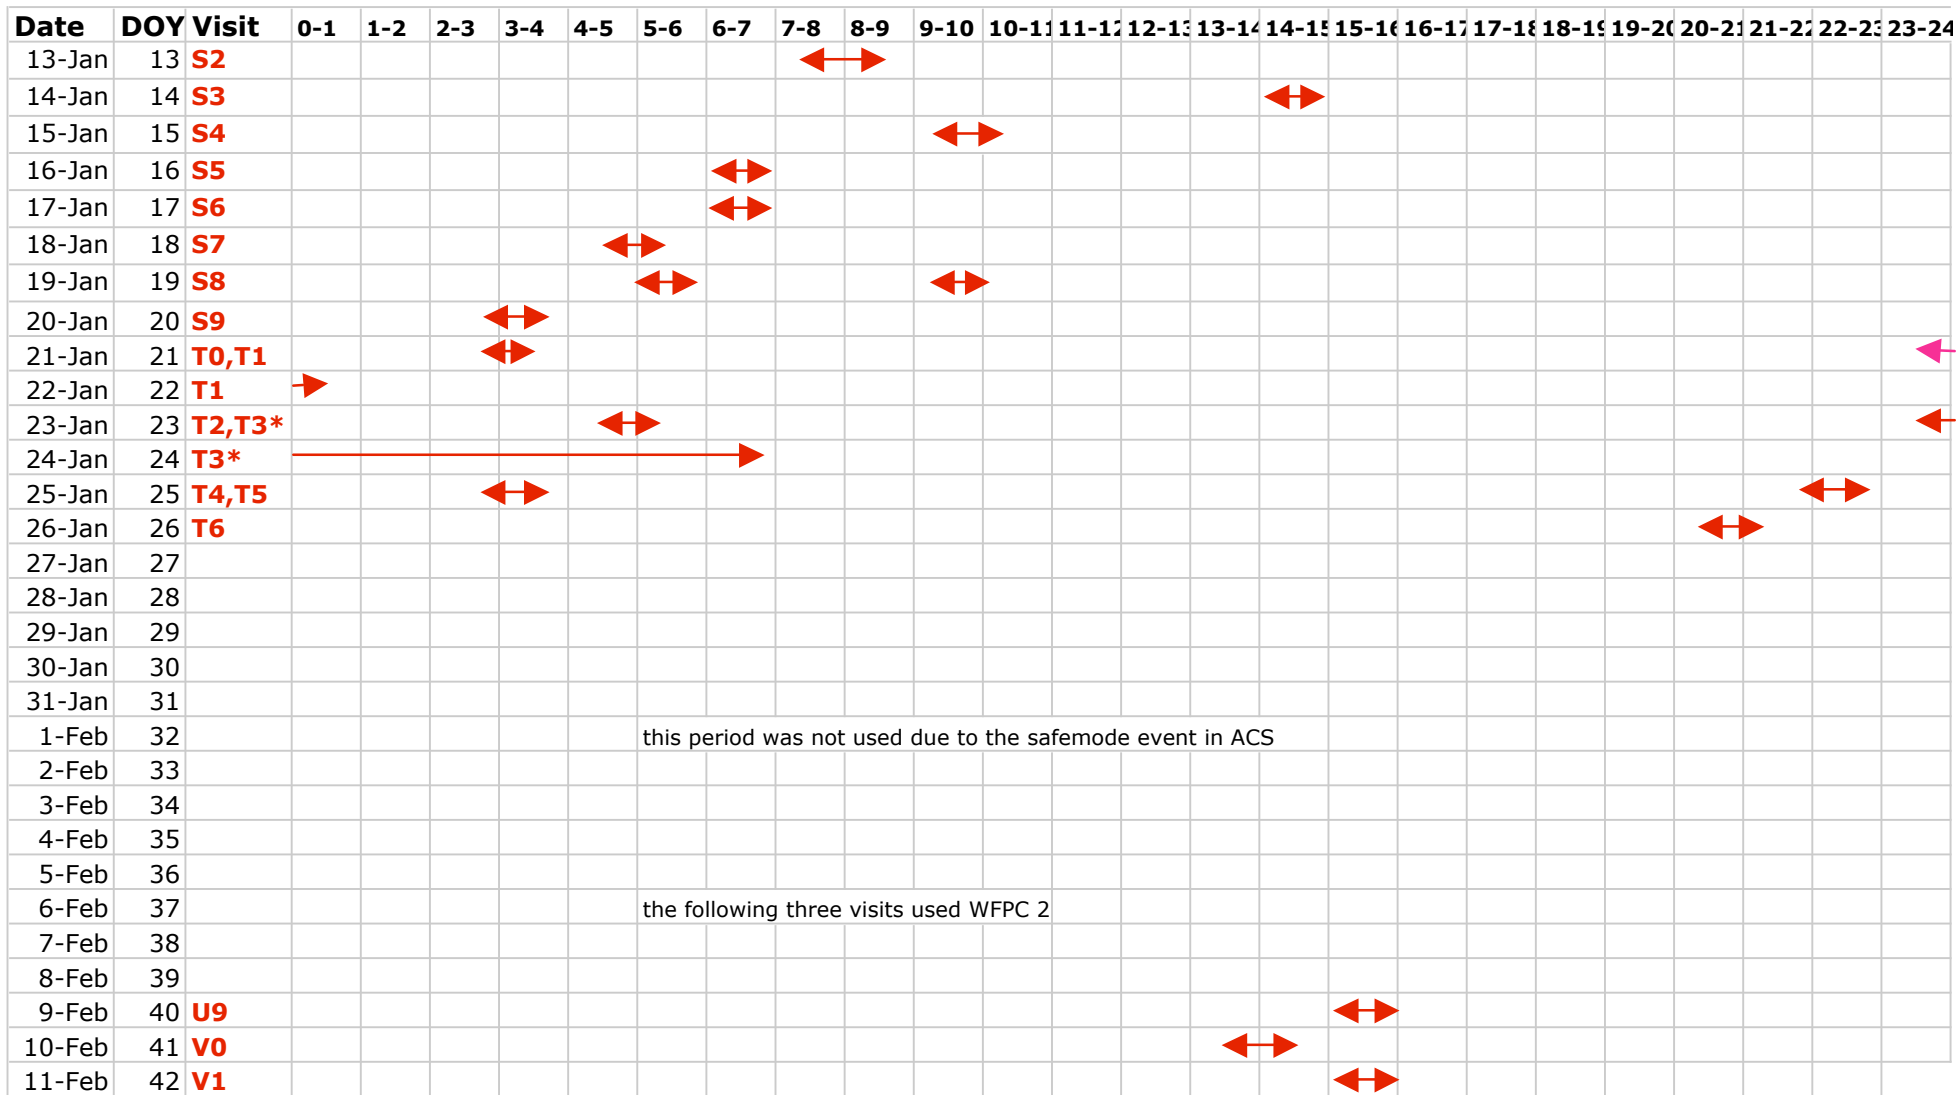

# HST Saturn Observations GO 10862 early 2007

(all times are in UT)

black = reqes

red = scheduled

\* = 5 orbit series

\*\* = 3 orbit series

↔ arrows are range of times for each visit

v. 2/21/07